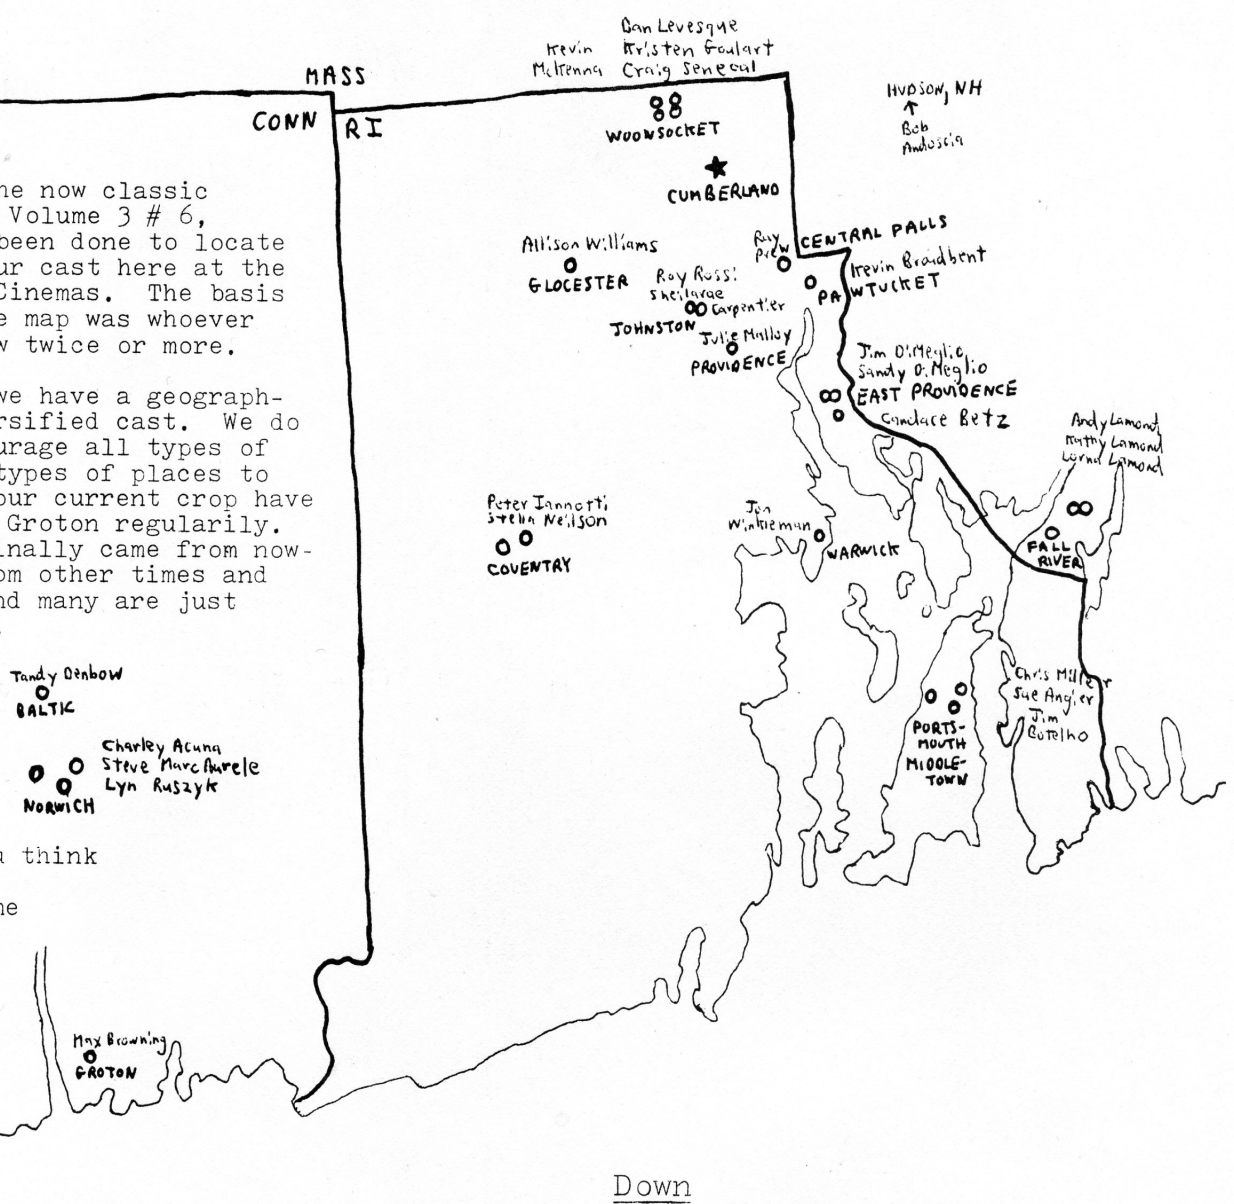

THEY CAME FROM WHERE?

As was done in the now classic PROVIDENCE ROCKY Volume 3 # 6, a new study has been done to locate the members of our cast here at the Cumberland Twin Cinemas. The basis of who got on the map was whoever had done the show twice or more.

As you can see, we have a geographically very diversified cast. We do our best to encourage all types of people from all types of places to join. Seven of our current crop have done the show in Groton regularly. Many others originally came from now-extinct casts from other times and other places. And many are just starting out now.

We are proud to be diversified in our effort. We believe it allows for the best talent available. So, outsiders, if you think you can make a contribution, come on in!
RR

CROSSWORD

Across

(1) Previous site of RHPS before here